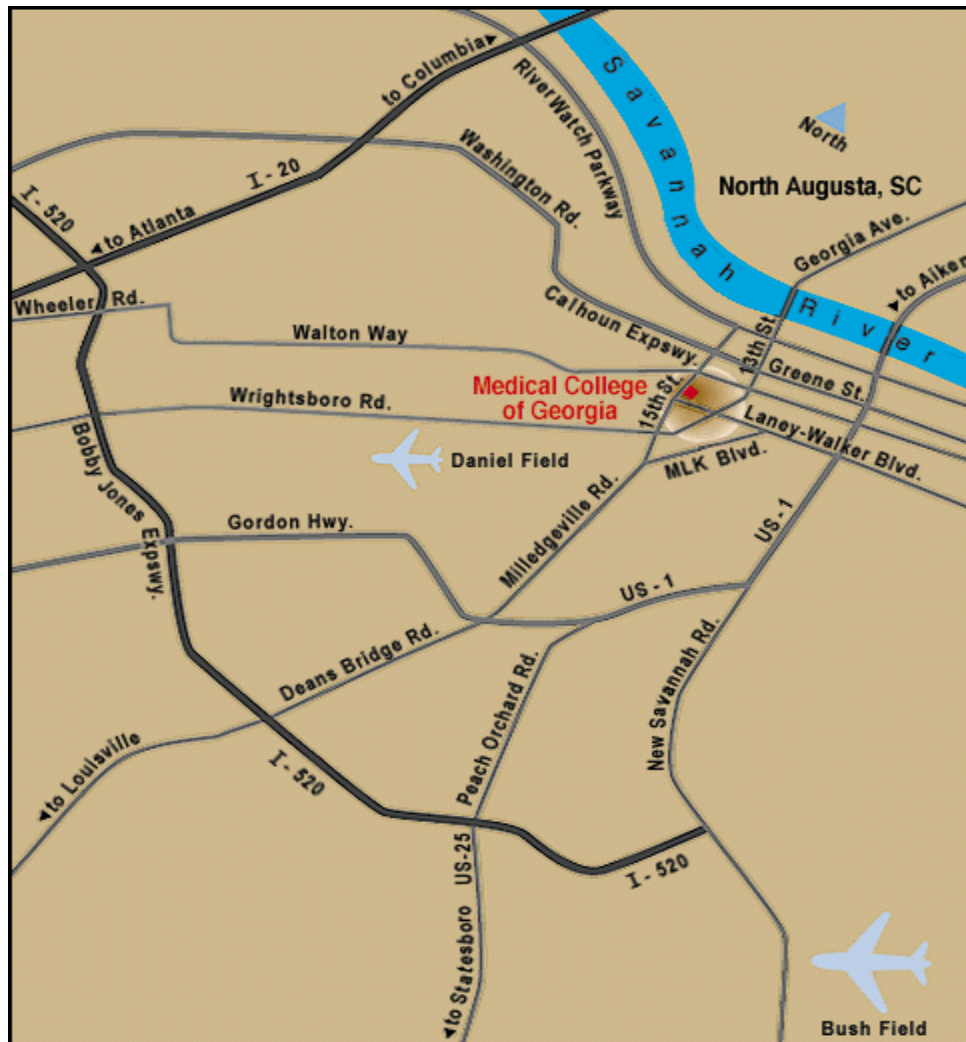

Directions to the Medical College of Georgia

Augusta Map

Directions from Nearby Cities

Directions from Atlanta

I-20 East to Augusta, Exit I-20 at RiverWatch Pkwy (exit 200), Turn left at light, Turn right onto 15th St, Continue 1 mile, 15th St Parking Deck on left

Directions from Columbia, SC

I-20 West to Augusta, Exit I-20 at RiverWatch Pkwy (exit 200), Turn left at light, Turn right onto 15th St, Continue 1 mile, 15th St Parking Deck on left

Directions from Savannah, GA

Entering Augusta on Hwy 25 (Peach Orchard Rd), Continue on Hwy 25 (merges into Gordon Hwy - includes Hwy 1, 25 and 78), Continue 3 miles, Turn left at Walton Way (Red Lobster on right), Turn left onto 15th Street, Continue .4 mile, 15th St Parking Deck on left

Directions from Bush Field Airport (AGS)

Turn right from Airport exit onto Doug Barnard Pkwy, Continue 5 miles, Turn right on Gordon Hwy, Continue 3 miles, Turn left at Walton Way (Red Lobster on right), Turn left onto 15th Street, Continue .4 mile, 15th St Parking Deck on left